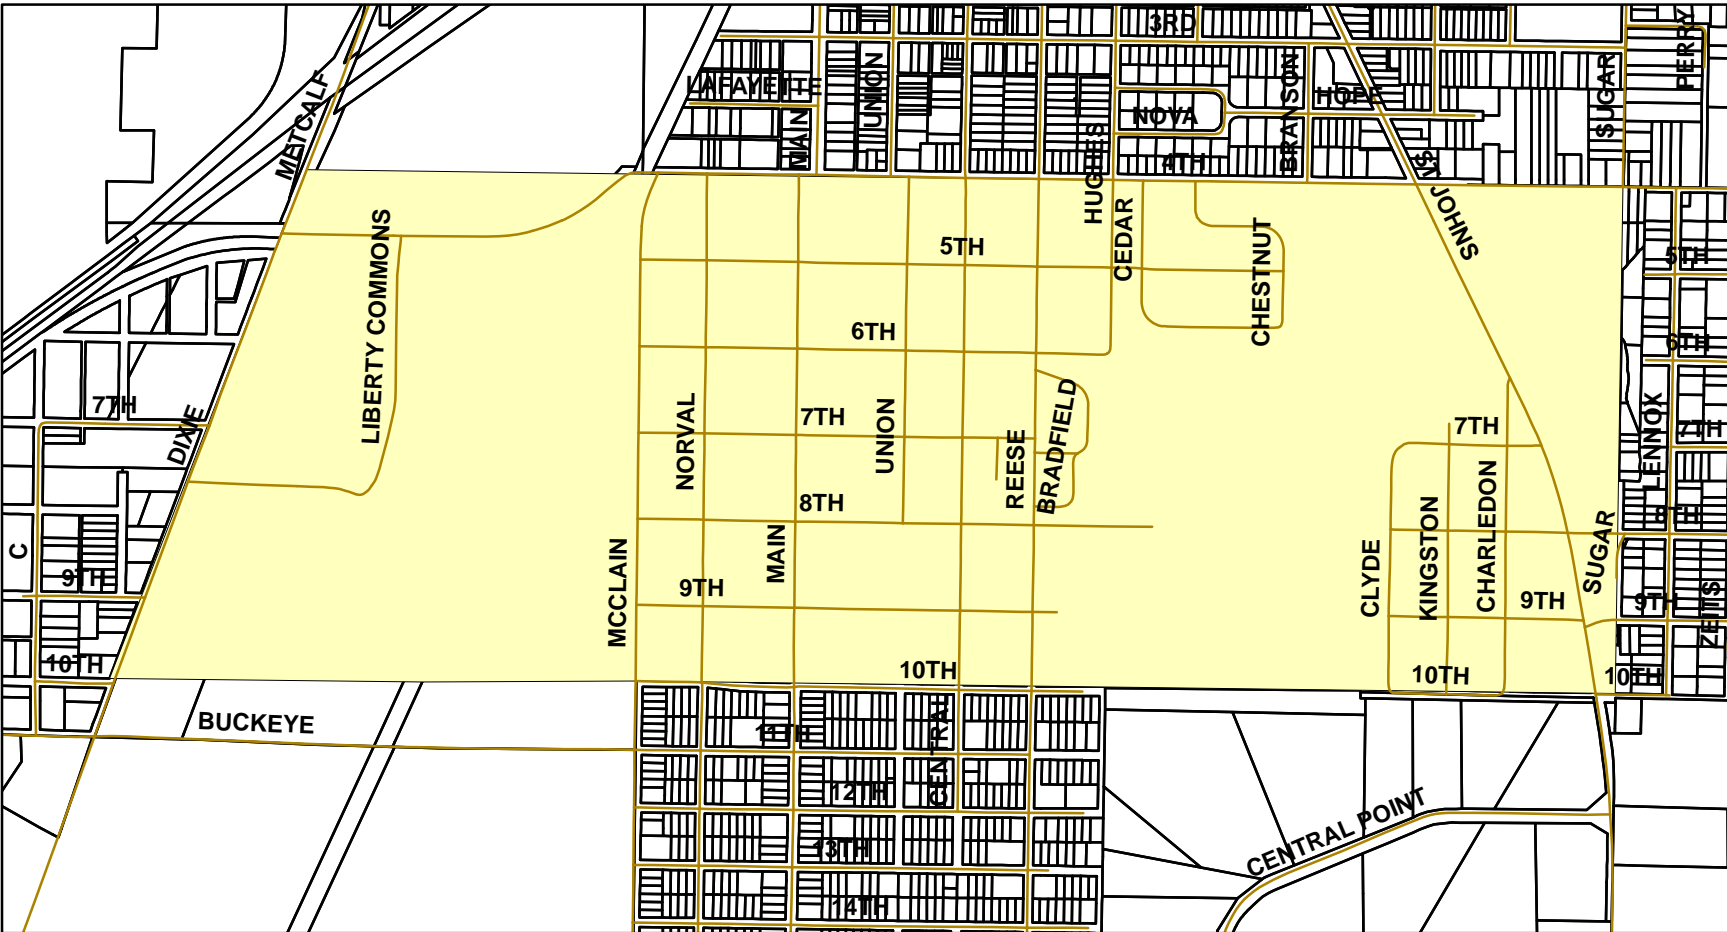

DR. MARTIN LUTHER KING JR. NEIGHBORHOOD ASSOCIATION

LACNIP